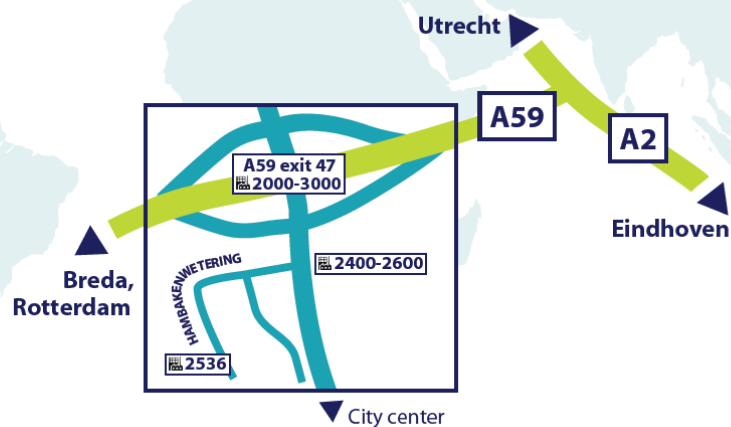

# ROUTE DESCRIPTION TO ANOVA SEAFOOD B.V. (🏠 2536)

**From direction Utrecht, Amsterdam (A2)** take the exit to the A59 direction 's-Hertogenbosch/ Waalwijk. On the A59, take the first exit, no. 47 ('s-Hertogenbosch/Maaspoort/Centrum) (🏠 2000-3000). Turn left at the traffic lights, direction "Centrum". Turn right at the second traffic lights (Hambakenwetering, High Tech Park 2400-2600). Follow the bend in the road. We're on the right-hand side of the road after approx. 150 metres (🏠 2536).

**From direction Eindhoven (A2)** keep right and take the exit to the A59, Ring Noord/ Waalwijk. On the A59, take the first exit, no. 47 ('s-Hertogenbosch/Maaspoort/Centrum) (🏠 2000-3000). Turn left at the traffic lights, direction "Centrum". Turn right at the second traffic lights (Hambakenwetering, High Tech Park 2400-2600). Follow the bend in the road. We're on the right-hand side of the road after approx. 150 metres (🏠 2536).

**From direction Breda, Rotterdam** take the A59 direction Waalwijk/ 's-Hertogenbosch. On the A59, take exit no. 47 (Maaspoort/Hedel) (🏠 2000-3000). Turn right at the traffic lights, direction "Centrum". Turn right again at the second traffic lights (Hambakenwetering, High Tech Park 2400-2600). Follow the bend in the road. We're on the right-hand side of the road after approx. 150 metres (🏠 2536).